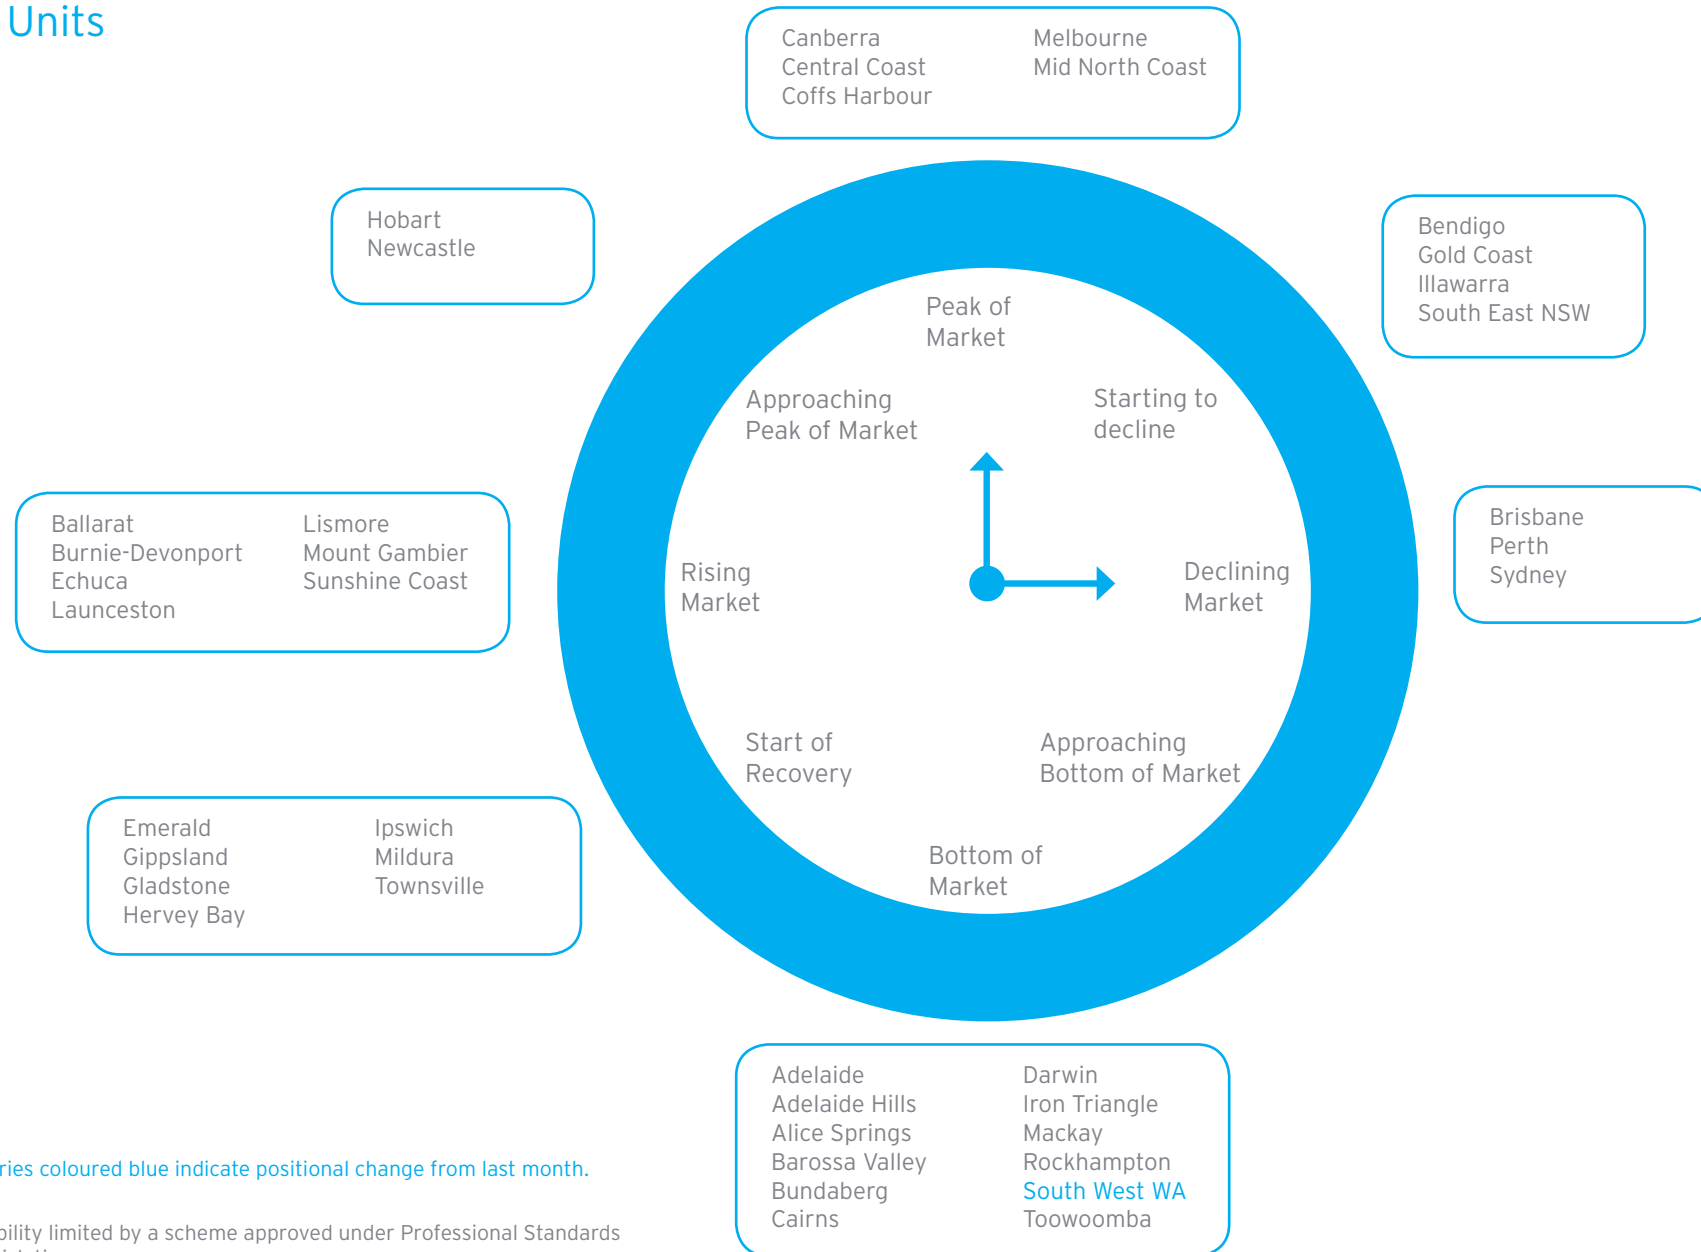

National Property Clock

August 2018

Houses

Entries coloured orange indicate positional change from last month.

Liability limited by a scheme approved under Professional Standards Legislation.

This report is not intended to be comprehensive or render advice and neither Herron Todd White nor any persons involved in the preparation of this report accept any form of liability for its contents.

National Property Clock

August 2018

Units

Entries coloured blue indicate positional change from last month.

Liability limited by a scheme approved under Professional Standards Legislation.

This report is not intended to be comprehensive or render advice and neither Herron Todd White nor any persons involved in the preparation of this report accept any form of liability for its contents.