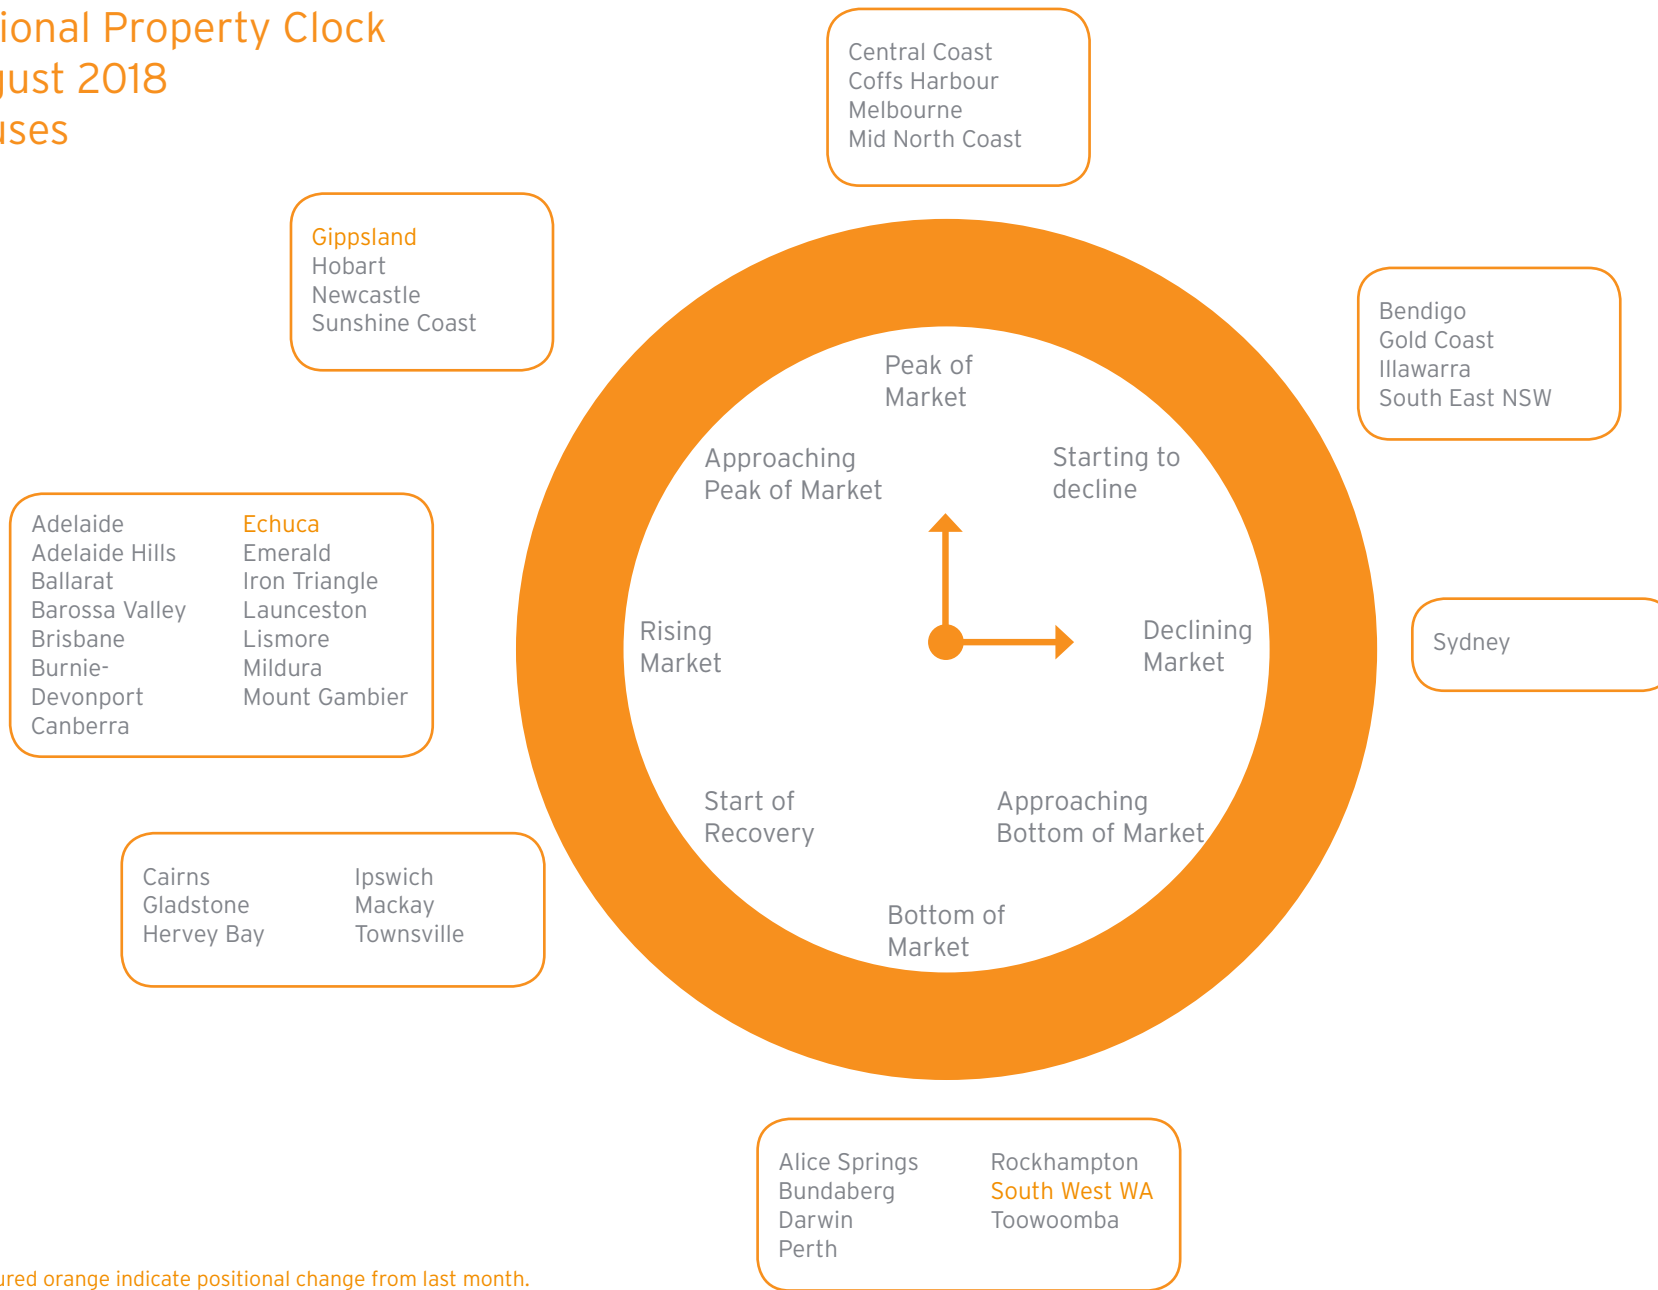

National Property Clock

August 2018

Houses

Entries coloured orange indicate positional change from last month.

Liability limited by a scheme approved under Professional Standards Legislation.

This report is not intended to be comprehensive or render advice and neither Herron Todd White nor any persons involved in the preparation of this report accept any form of liability for its contents.

National Property Clock

August 2018

Units

Entries coloured blue indicate positional change from last month.

Liability limited by a scheme approved under Professional Standards Legislation.

This report is not intended to be comprehensive or render advice and neither Herron Todd White nor any persons involved in the preparation of this report accept any form of liability for its contents.